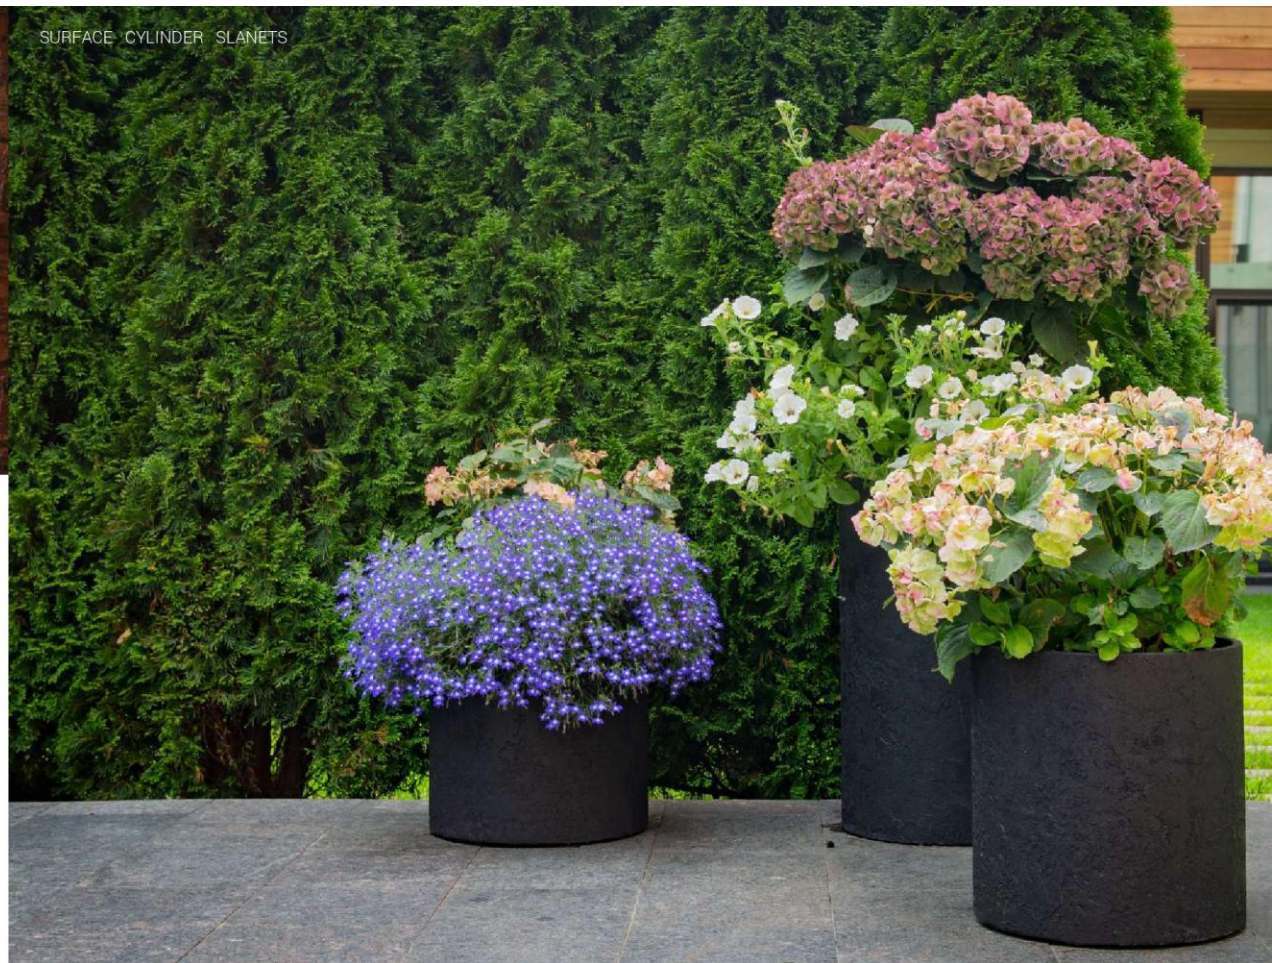

SURFACE CYLINDER SLANETS